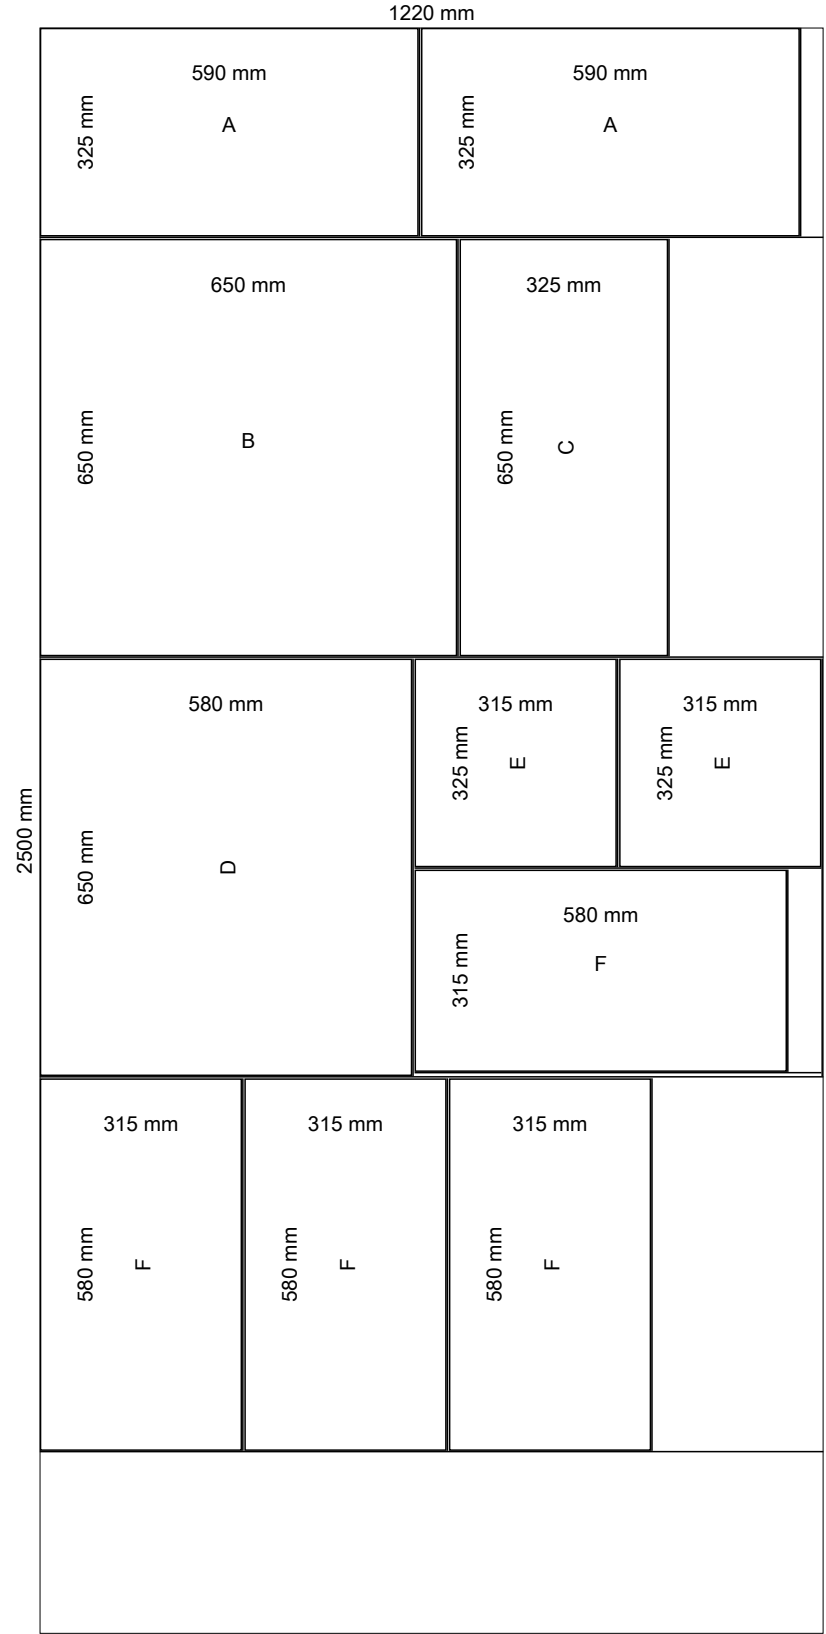

**MDF**

Sheet Size : 2500 mm x 1220 mm x 10 mm

**Cutting List**

Symbol	Length	Width	Qty
A	590 mm	325 mm	2
B	650 mm	650 mm	1
C	325 mm	650 mm	1
D	650 mm	580 mm	1
E	325 mm	315 mm	2
F	315 mm	580 mm	4

**Current Layout**

Job Reference :  
 Client Name :  
 Date Required : 27/01/2020  
 Phone Number :  
 Fax Number :  
 Cell No :

Layout 1 of 1 (x1) - MDF (2500 mm x 1220 mm)  
 Occurrences : 1  
 Sheet Panels : 11  
 Layout Wastage : 23,61%  
 Sheet Cut Length : 11777 mm

Total Sheets : 1  
 Job Panels : 11  
 Job Wastage : 23,61%  
 Job Cut Length : 11777 mm

Occurrences

**X 1**

Grain Direction